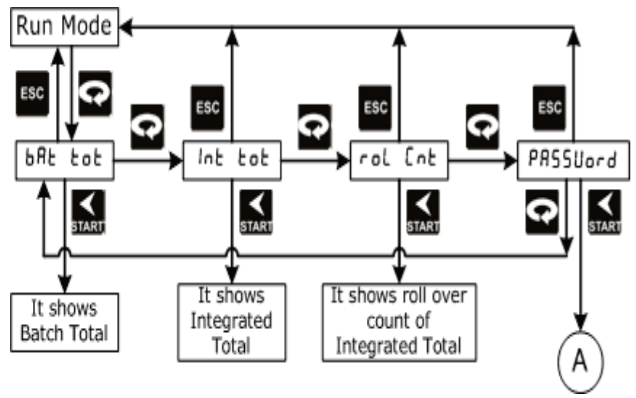

Parameter Flow Of 1008S Standard

Parameter Flow Of 1008S With Mass Flow

For operation manual please visit www.masibus.com
 Specifications are subject to change without notice due to continuous improvements.
Masibus Automation And Instrumentation Pvt. Ltd.
 B-30, GIDC Electronics Estate, Sector-25, Gandhinagar-382044, Gujarat, India.
 Tel: +91 79 23287275-79 Fax: +91 79 23287281
 Web: www.masibus.com Email: support@masibus.com