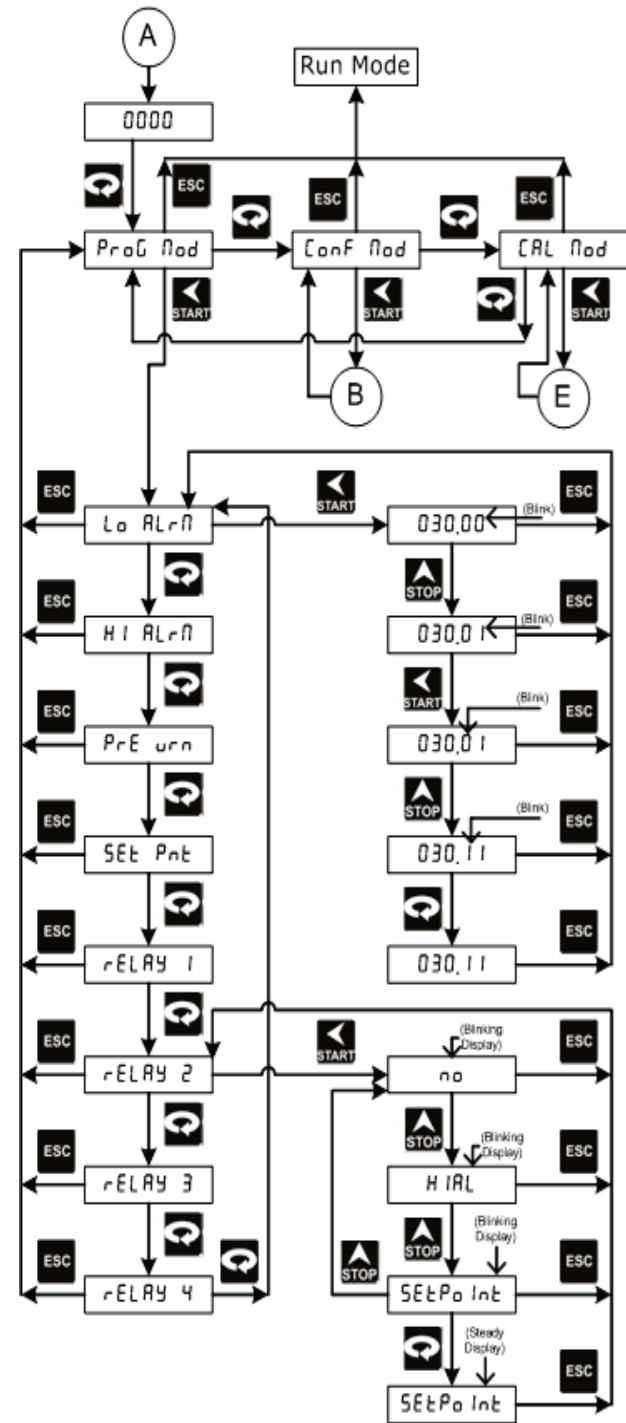

Parameter Flow Of 1008S Standard

Parameter Flow Of 1008S With Mass Flow

For operation manual please visit www.masibus.com
 Specifications are subject to change without notice due to continuous improvements.
Masibus Automation And Instrumentation Pvt. Ltd.
 B-30, GIDC Electronics Estate, Sector-25, Gandhinagar-382044, Gujarat, India.
 Tel: +91 79 23287275-79 Fax: +91 79 23287281
 Web: www.masibus.com Email: support@masibus.com