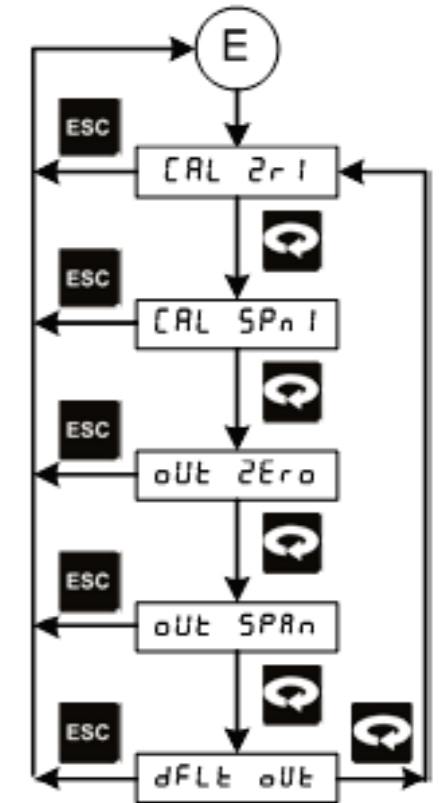

Parameter Flow Of 1008S Standard

Parameter Flow Of 1008S With Mass Flow

For operation manual please visit www.masibus.com
 Specifications are subject to change without notice due to continuous improvements.
Masibus Automation And Instrumentation Pvt. Ltd.
 B-30, GIDC Electronics Estate, Sector-25, Gandhinagar-382044, Gujarat, India.
 Tel: +91 79 23287275-79 Fax: +91 79 23287281
 Web: www.masibus.com Email: support@masibus.com