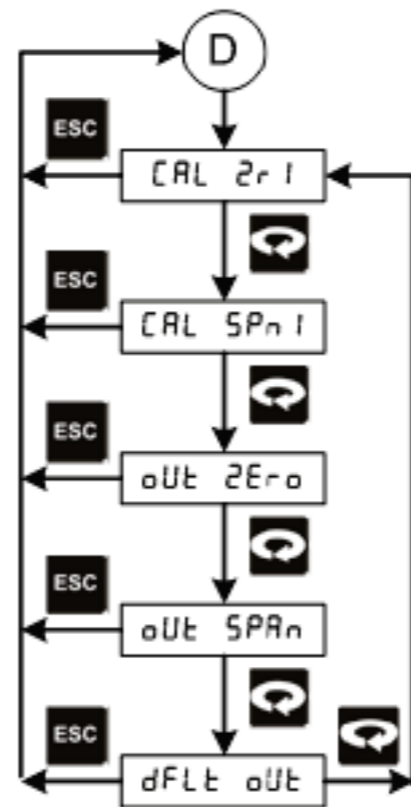

Parameter Flow Of 1008S Standard

Parameter Flow Of 1008S With Mass Flow

For operation manual please visit www.masibus.com
 Specifications are subject to change without notice due to continuous improvements.
Masibus Automation And Instrumentation Pvt. Ltd.
 B-30, GIDC Electronics Estate, Sector-25, Gandhinagar-382044, Gujarat, India.
 Tel: +91 79 23287275-79 Fax: +91 79 23287281
 Web: www.masibus.com Email: support@masibus.com