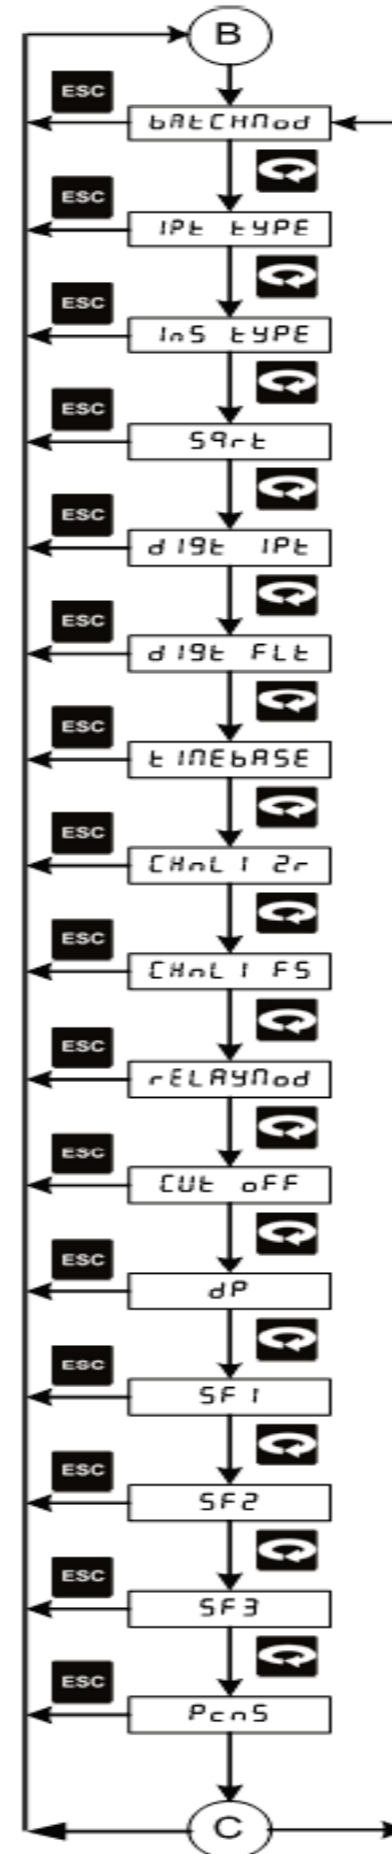

Parameter Flow Of 1008S Standard

Parameter Flow Of 1008S With Mass Flow

For operation manual please visit www.masibus.com
 Specifications are subject to change without notice due to continuous improvements.
Masibus Automation And Instrumentation Pvt. Ltd.
 B-30, GIDC Electronics Estate, Sector-25, Gandhinagar-382044, Gujarat, India.
 Tel: +91 79 23287275-79 Fax: +91 79 23287281
 Web: www.masibus.com Email: support@masibus.com