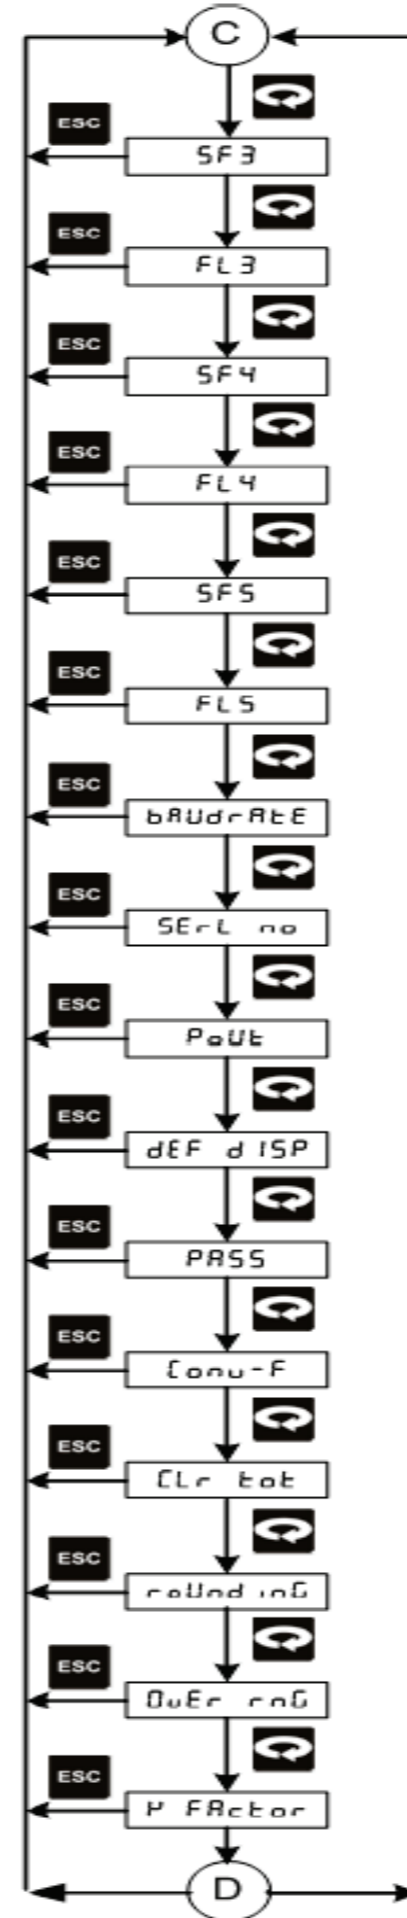

Parameter Flow Of 1008S Standard

Parameter Flow Of 1008S With Mass Flow

For operation manual please visit www.masibus.com
 Specifications are subject to change without notice due to continuous improvements.
Masibus Automation And Instrumentation Pvt. Ltd.
 B-30, GIDC Electronics Estate, Sector-25, Gandhinagar-382044, Gujarat, India.
 Tel: +91 79 23287275-79 Fax: +91 79 23287281
 Web: www.masibus.com Email: support@masibus.com