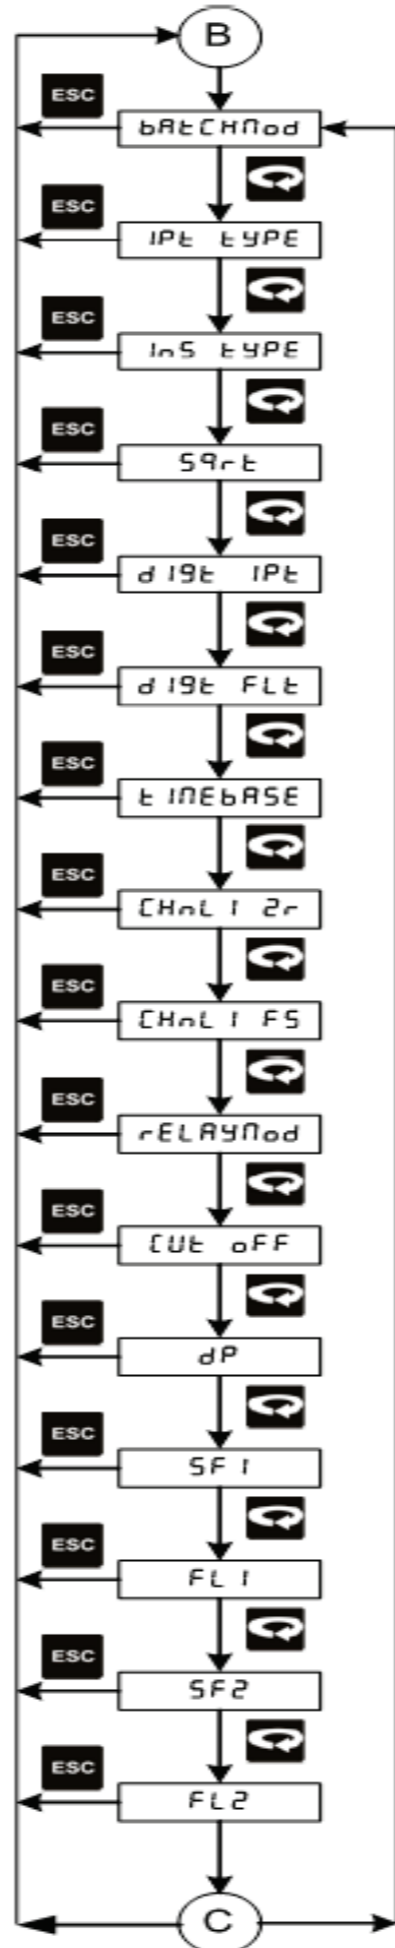

Parameter Flow Of 1008S Standard

Parameter Flow Of 1008S With Mass Flow

For operation manual please visit www.masibus.com
 Specifications are subject to change without notice due to continuous improvements.
Masibus Automation And Instrumentation Pvt. Ltd.
 B-30, GIDC Electronics Estate, Sector-25, Gandhinagar-382044, Gujarat, India.
 Tel: +91 79 23287275-79 Fax: +91 79 23287281
 Web: www.masibus.com Email: support@masibus.com