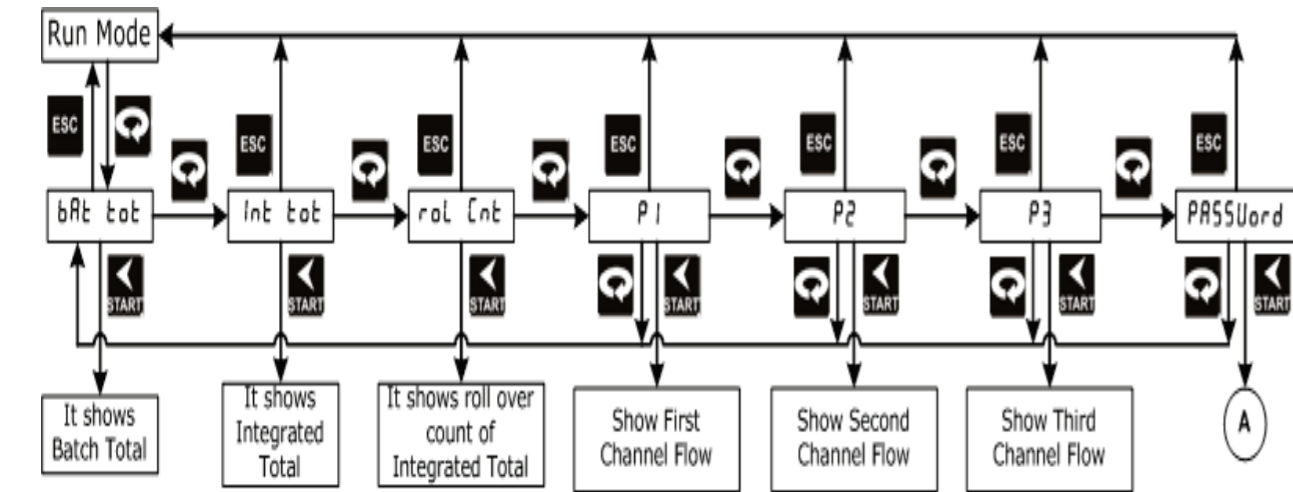

Parameter Flow Of 1008S Standard

Parameter Flow Of 1008S With Mass Flow

For operation manual please visit www.masibus.com
 Specifications are subject to change without notice due to continuous improvements.
Masibus Automation And Instrumentation Pvt. Ltd.
 B-30, GIDC Electronics Estate, Sector-25, Gandhinagar-382044, Gujarat, India.
 Tel: +91 79 23287275-79 Fax: +91 79 23287281
 Web: www.masibus.com Email: support@masibus.com