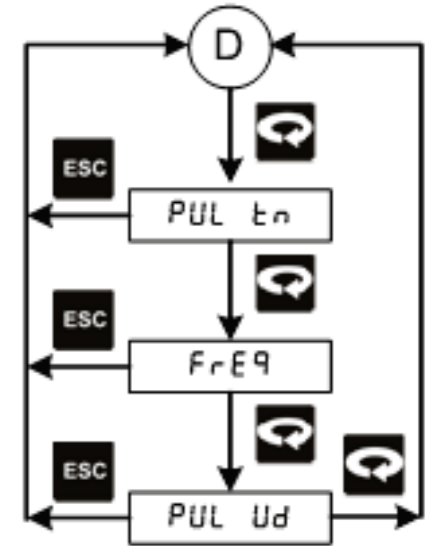

Parameter Flow Of 1008S Standard

Parameter Flow Of 1008S With Mass Flow

For operation manual please visit www.masibus.com
 Specifications are subject to change without notice due to continuous improvements.
Masibus Automation And Instrumentation Pvt. Ltd.
 B-30, GIDC Electronics Estate, Sector-25, Gandhinagar-382044, Gujarat, India.
 Tel: +91 79 23287275-79 Fax: +91 79 23287281
 Web: www.masibus.com Email: support@masibus.com