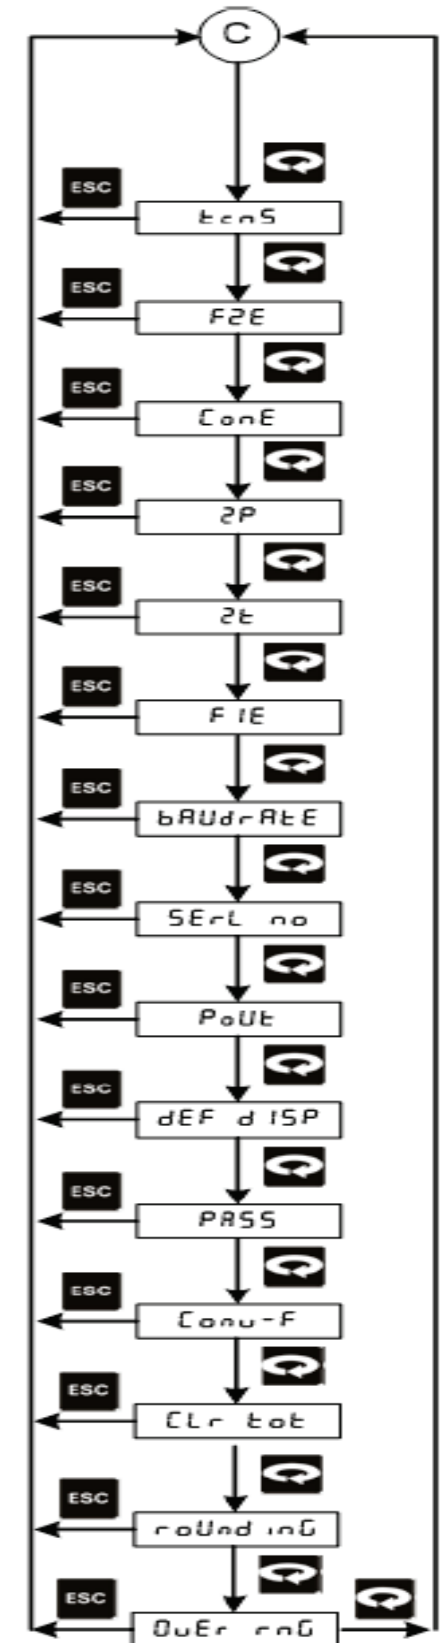

Parameter Flow Of 1008S Standard

Parameter Flow Of 1008S With Mass Flow

For operation manual please visit www.masibus.com
 Specifications are subject to change without notice due to continuous improvements.
Masibus Automation And Instrumentation Pvt. Ltd.
 B-30, GIDC Electronics Estate, Sector-25, Gandhinagar-382044, Gujarat, India.
 Tel: +91 79 23287275-79 Fax: +91 79 23287281
 Web: www.masibus.com Email: support@masibus.com