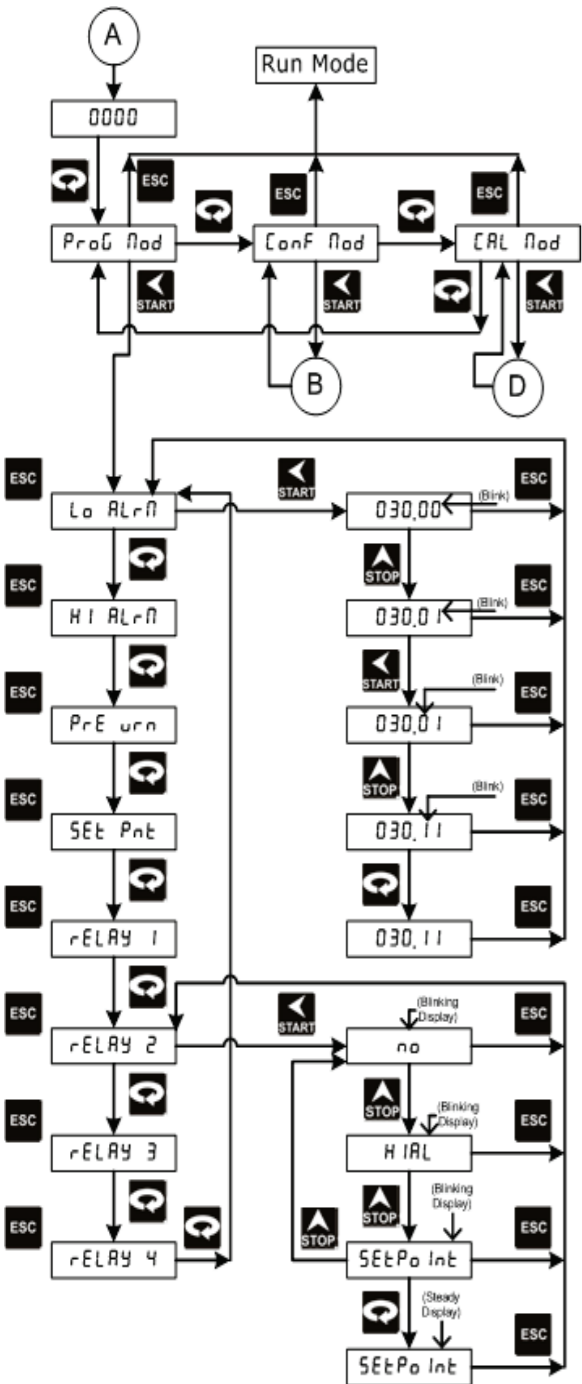

Parameter Flow Of 1008S Standard

Parameter Flow Of 1008S With Mass Flow

For operation manual please visit www.masibus.com
 Specifications are subject to change without notice due to continuous improvements.
Masibus Automation And Instrumentation Pvt. Ltd.
 B-30, GIDC Electronics Estate, Sector-25, Gandhinagar-382044, Gujarat, India.
 Tel: +91 79 23287275-79 Fax: +91 79 23287281
 Web: www.masibus.com Email: support@masibus.com